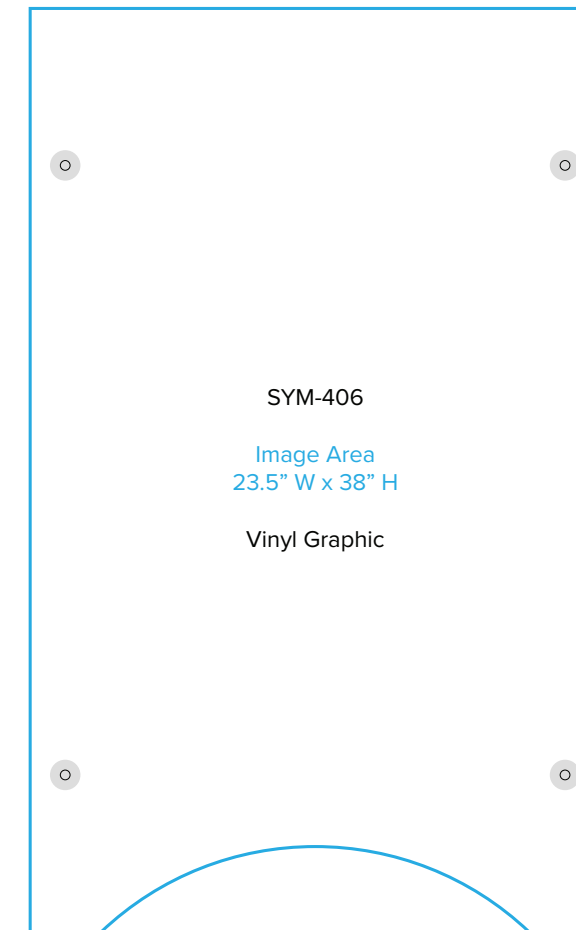

Graphic Template
10 x 20 Inline Exhibit
Backwall with Flat, Rectangular Center Panel &
Flat, Arched Side Panels – SEG Fabric Graphic

NOTE: All Raster Art (jpg, tiff,psd, png, etc.) must be at least 100 dpi at print size.
Standard kits are often customized. Please check with Customer Service to ensure that this template matches your specific job.

Graphic Template Portable Counter – Vinyl Graphic

NOTE: All Raster Art (jpg, tiff,psd, png, etc.) must be at least 100 dpi at print size.
Standard kits are often customized. Please check with Customer Service to ensure that this template matches your specific job.