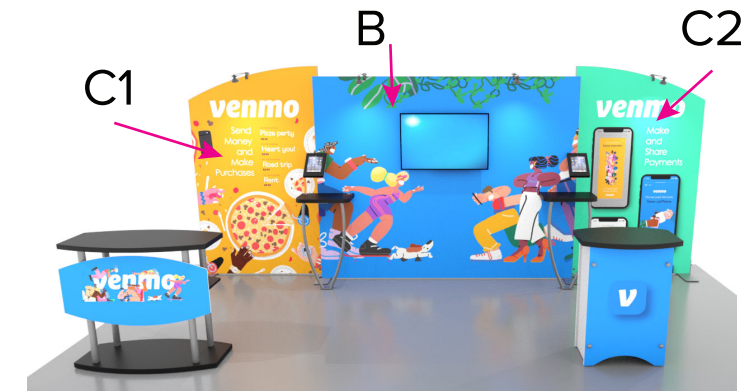

Graphic Template
10 x 20 Inline Exhibit
Backwall with Flat, Rectangular Center Panel &
Flat, Arched Side Panels – SEG Fabric Graphic

NOTE: All Raster Art (jpg, tiff,psd, png, etc.) must be at least 100 dpi at print size.
Standard kits are often customized. Please check with Customer Service to ensure that this template matches your specific job.

Graphic Template
Backwall Workstation Countertop – Vinyl Graphics
Graphics **NOT** included in base price. Please request pricing.

NOTE: All Raster Art (jpg, tiff,psd, png, etc.) must be at least 100 dpi at print size.
Standard kits are often customized. Please check with Customer Service to ensure that this template matches your specific job.

Graphic Template Portable Counter – Vinyl Graphic

NOTE: All Raster Art (jpg, tiff,psd, png, etc.) must be at least 100 dpi at print size.
Standard kits are often customized. Please check with Customer Service to ensure that this template matches your specific job.

Graphic Template
Portable Counter – Direct Print Graphic

NOTE: All Raster Art (jpg, tiff,psd, png, etc.) must be at least 100 dpi at print size.
Standard kits are often customized. Please check with Customer Service to ensure that this template matches your specific job.