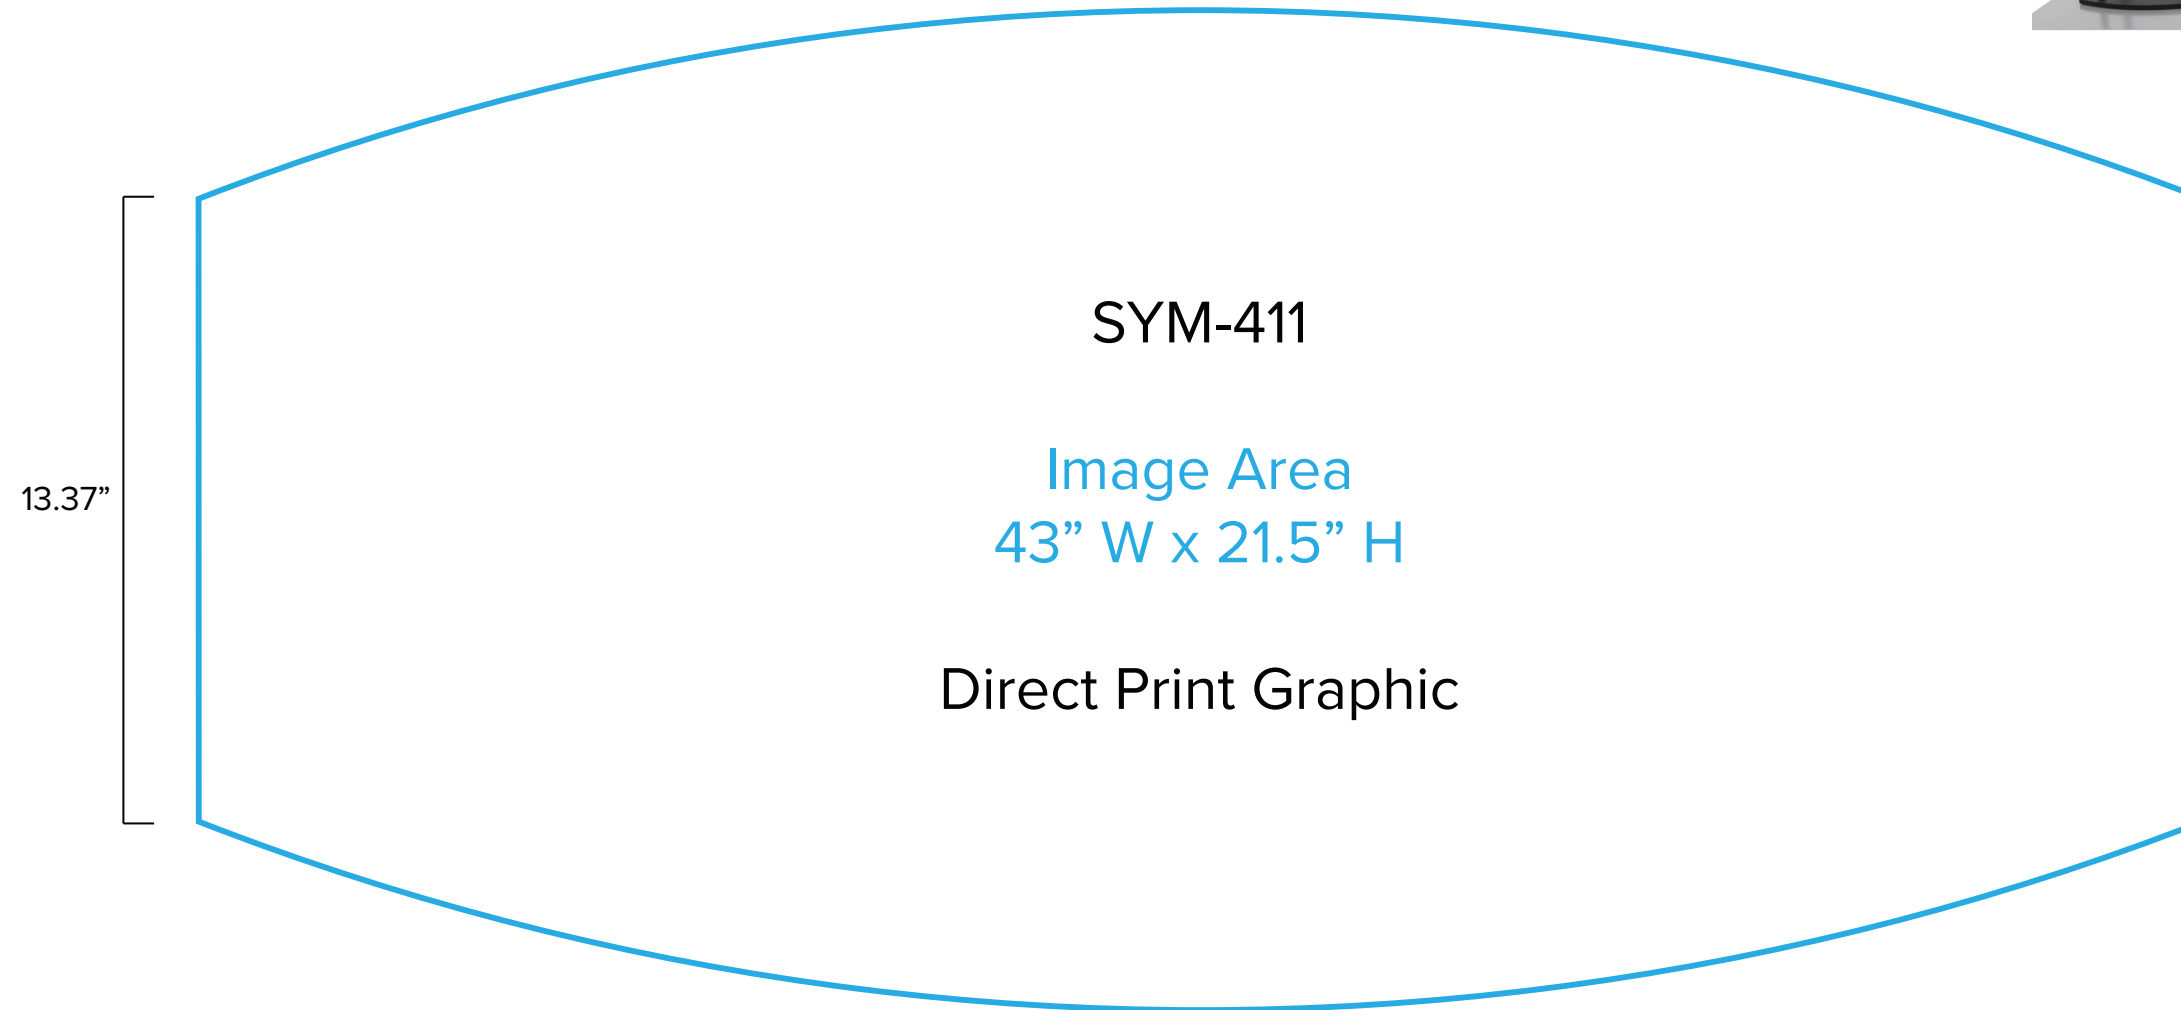

Graphic Template
Portable Counter – Direct Print Graphic

NOTE: All Raster Art (jpg, tiff,psd, png, etc.) must be at least 100 dpi at print size.
Standard kits are often customized. Please check with Customer Service to ensure that this template matches your specific job.