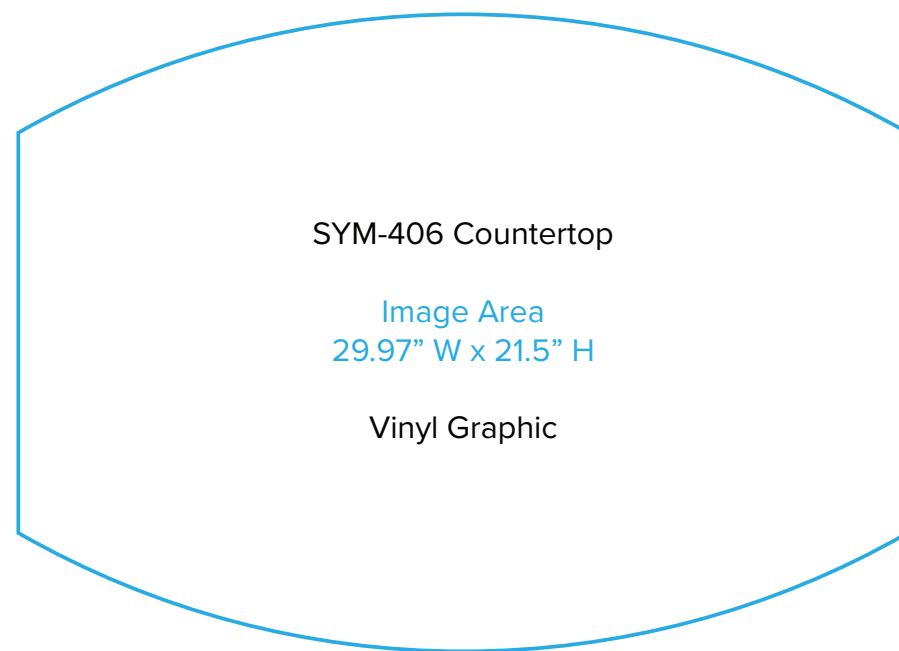

Graphic Template
10 x 20 Inline Exhibit
Backwall with Flat, Rectangular Center Panel &
Flat, Arched Side Panels – SEG Fabric Graphic

NOTE: All Raster Art (jpg, tiff,psd, png, etc.) must be at least 100 dpi at print size.
Standard kits are often customized. Please check with Customer Service to ensure that this template matches your specific job.

Graphic Template Portable Counter – Vinyl Graphic

NOTE: All Raster Art (jpg, tiff,psd, png, etc.) must be at least 100 dpi at print size.
Standard kits are often customized. Please check with Customer Service to ensure that this template matches your specific job.