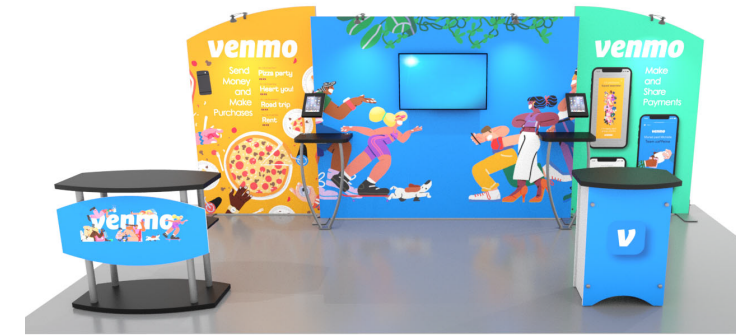

Graphic Template
Portable Counter – Direct Print Graphic

NOTE: All Raster Art (jpg, tiff,psd, png, etc.) must be at least 100 dpi at print size.
Standard kits are often customized. Please check with Customer Service to ensure that this template matches your specific job.