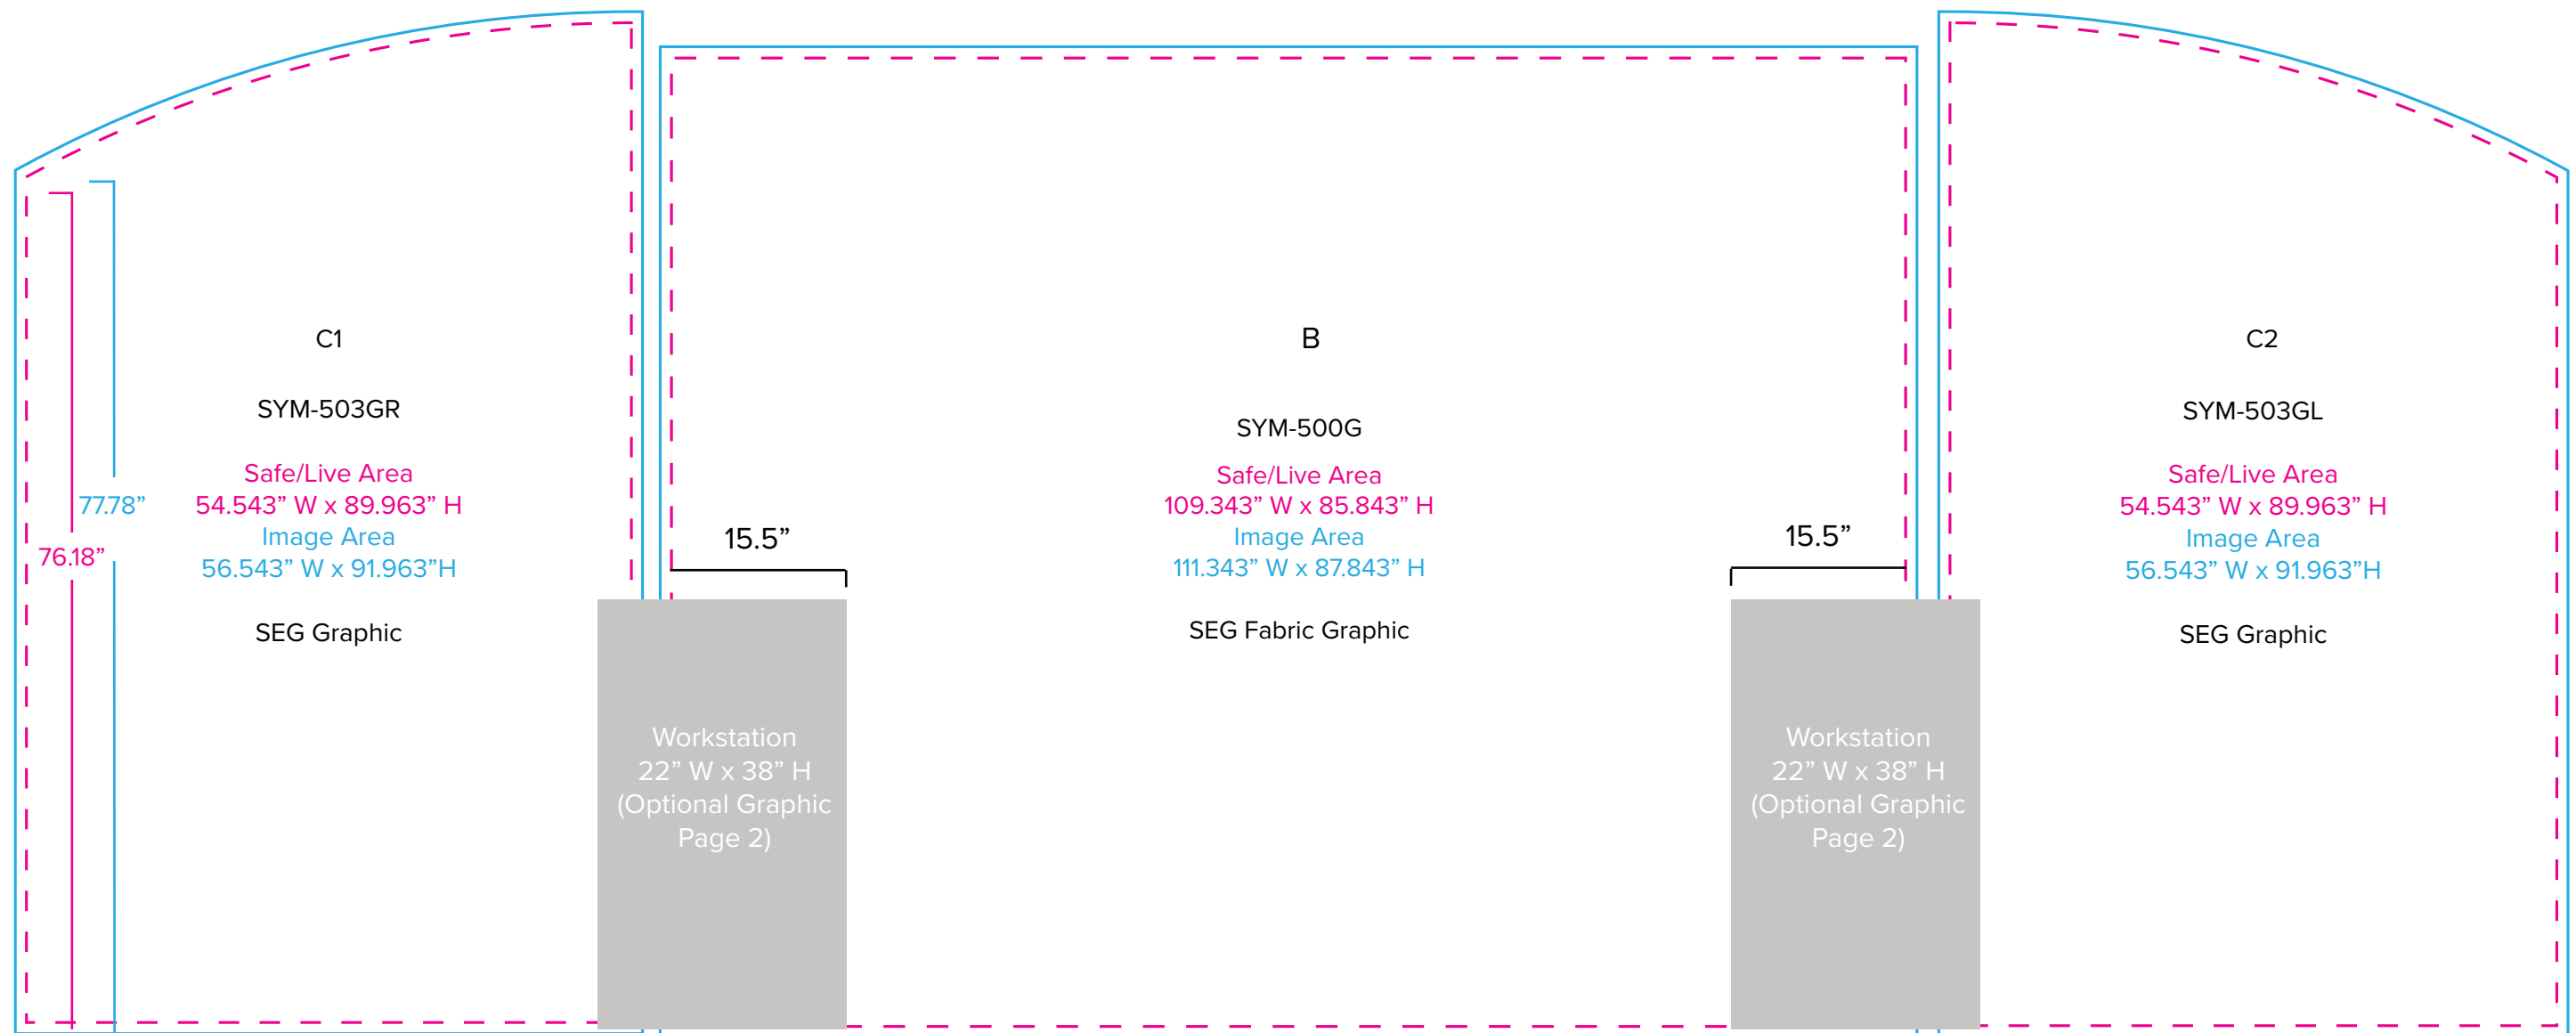

Graphic Template
10 x 20 Inline Exhibit
Backwall with Flat, Rectangular Center Panel &
Flat, Arched Side Panels – SEG Fabric Graphic

NOTE: All Raster Art (jpg, tiff,psd, png, etc.) must be at least 100 dpi at print size.
Standard kits are often customized. Please check with Customer Service to ensure that this template matches your specific job.

Graphic Template
Backwall Workstation Countertop – Vinyl Graphics
Graphics **NOT** included in base price. Please request pricing.

NOTE: All Raster Art (jpg, tiff,psd, png, etc.) must be at least 100 dpi at print size.
Standard kits are often customized. Please check with Customer Service to ensure that this template matches your specific job.

Graphic Template Portable Counter – Vinyl Graphic

NOTE: All Raster Art (jpg, tiff,psd, png, etc.) must be at least 100 dpi at print size.
Standard kits are often customized. Please check with Customer Service to ensure that this template matches your specific job.

Graphic Template
Portable Counter – Direct Print Graphic

NOTE: All Raster Art (jpg, tiff,psd, png, etc.) must be at least 100 dpi at print size.
Standard kits are often customized. Please check with Customer Service to ensure that this template matches your specific job.