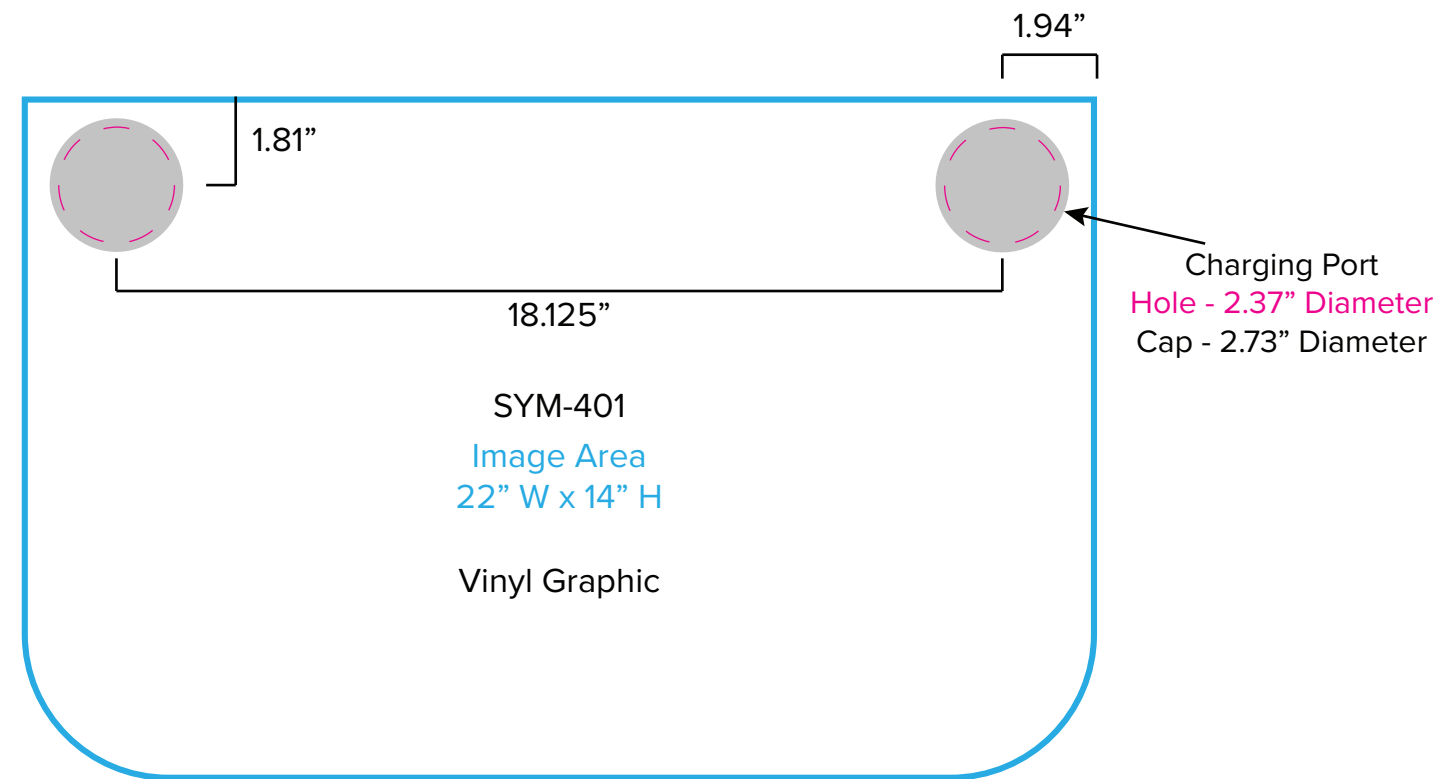

Graphic Template
10 x 20 Inline Exhibit
Backwall with Flat, Rectangular Center Panel &
Flat, Arched Side Panels – SEG Fabric Graphic

NOTE: All Raster Art (jpg, tiff,psd, png, etc.) must be at least 100 dpi at print size.
Standard kits are often customized. Please check with Customer Service to ensure that this template matches your specific job.

Graphic Template
Backwall Workstation Countertop – Vinyl Graphics
Graphics **NOT** included in base price. Please request pricing.

NOTE: All Raster Art (jpg, tiff,psd, png, etc.) must be at least 100 dpi at print size.
Standard kits are often customized. Please check with Customer Service to ensure that this template matches your specific job.

Graphic Template Portable Counter – Vinyl Graphic

NOTE: All Raster Art (jpg, tiff,psd, png, etc.) must be at least 100 dpi at print size.
Standard kits are often customized. Please check with Customer Service to ensure that this template matches your specific job.

Graphic Template
Portable Counter – Direct Print Graphic

NOTE: All Raster Art (jpg, tiff,psd, png, etc.) must be at least 100 dpi at print size.
Standard kits are often customized. Please check with Customer Service to ensure that this template matches your specific job.